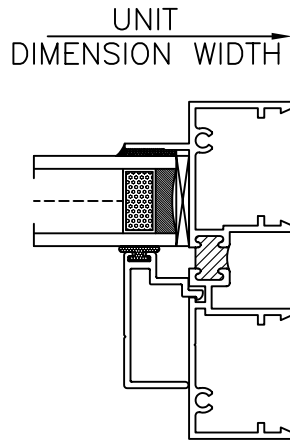

PICTURE WINDOW SERIES 8200 VIEW KEY

1 FIXED
@ HEAD

UNIT DIMENSION HEIGHT

3 FIXED
@ JAMB

4 FIXED
@ SILL

3 1/4" PICTURE AT SINGLE LIGHT

DRAWING FOR FAMILIARIZATION ONLY, ACTUAL DETAIL MAY VARY

3 1/4" PICTURE AT SINGLE LIGHT			
SIZE	FSCM NO.		REV A
SCALE	1/2		SHEET D-1