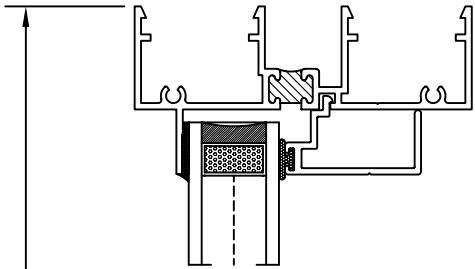

PICTURE WINDOW SERIES 8200 VIEW KEY

1 FIXED
@ HEAD

UNIT DIMENSION HEIGHT

3 FIXED
@ JAMB

4 FIXED
@ SILL

3 1/4" PICTURE AT SINGLE LIGHT

DRAWING FOR FAMILIARIZATION ONLY, ACTUAL DETAIL MAY VARY

3 1/4" PICTURE AT SINGLE LIGHT			
SIZE	FSCM NO.		REV A
SCALE	1/2		SHEET D-1