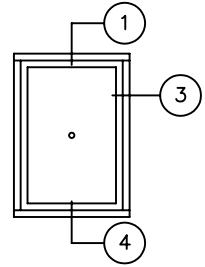

PICTURE WINDOW SERIES 8200 VIEW KEY

1 FIXED
@ HEAD

UNIT DIMENSION HEIGHT

3 FIXED
@ JAMB

4 FIXED
@ SILL

3 1/4" PICTURE AT SINGLE LIGHT

DRAWING FOR FAMILIARIZATION ONLY, ACTUAL DETAIL MAY VARY

3 1/4" PICTURE AT SINGLE LIGHT			
SIZE	FSCM NO.		REV A
SCALE	1/2		SHEET D-1