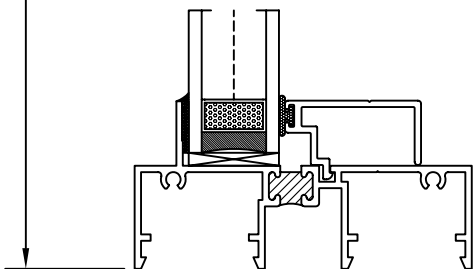

PICTURE WINDOW SERIES 8200 VIEW KEY

1 FIXED
@ HEAD

UNIT DIMENSION HEIGHT

3 FIXED
@ JAMB

4 FIXED
@ SILL

3 1/4" PICTURE AT SINGLE LIGHT

DRAWING FOR FAMILIARIZATION ONLY, ACTUAL DETAIL MAY VARY

3 1/4" PICTURE AT SINGLE LIGHT			
SIZE	FSCM NO.		REV A
SCALE	1/2		SHEET D-1