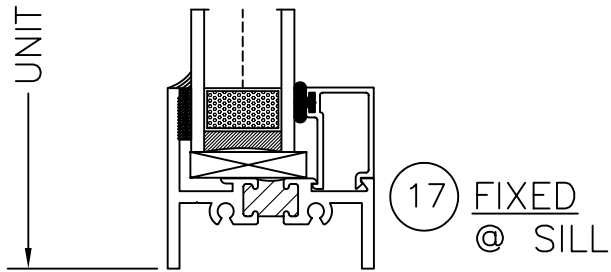

PROJECTED WINDOW 9000 VIEW KEY

OPTIONAL DETAIL FOR STACK FRAME SILL SHOWN, HEAD, JAMB, SIMILAR

FIXED LIGHT			
SIZE	FSCM NO.		REV A
SCALE	1/2	SHEET	A-8

DRAWING FOR FAMILIARIZATION ONLY, ACTUAL DETAIL MAY VARY