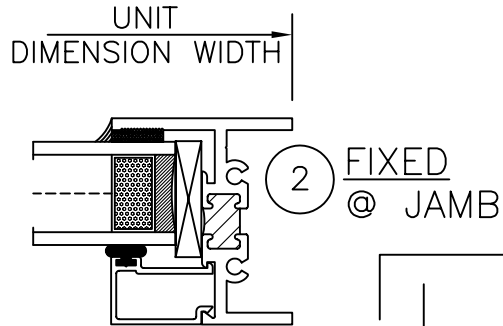

PROJECTED WINDOW 9000 VIEW KEY

OPTIONAL DETAIL FOR STACK FRAME SILL SHOWN, HEAD, JAMB, SIMILAR

FIXED LIGHT			
SIZE	FSCM NO.		REV A
SCALE	1/2	SHEET	A-8

DRAWING FOR FAMILIARIZATION ONLY, ACTUAL DETAIL MAY VARY