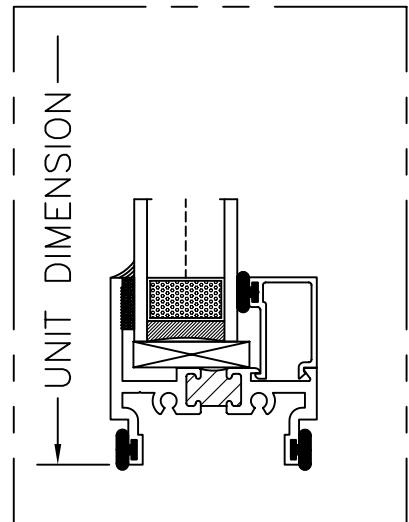

PROJECTED WINDOW 9000 VIEW KEY

OPTIONAL DETAIL FOR STACK FRAME SILL SHOWN, HEAD, JAMB, SIMILAR

FIXED LIGHT			
SIZE	FSCM NO.		REV A
SCALE	1/2	SHEET	A-8

DRAWING FOR FAMILIARIZATION ONLY, ACTUAL DETAIL MAY VARY