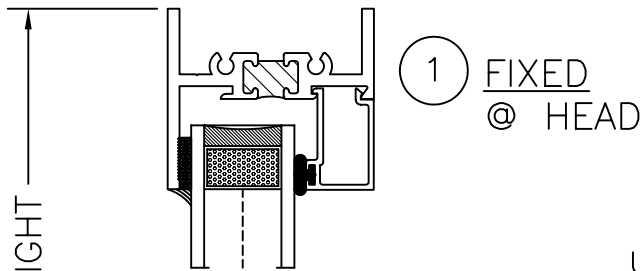

PROJECTED WINDOW 9000 VIEW KEY

OPTIONAL DETAIL FOR STACK FRAME SILL SHOWN, HEAD, JAMB, SIMILAR

FIXED LIGHT			
SIZE	FSCM NO.		REV A
SCALE	1/2	SHEET	A-8

DRAWING FOR FAMILIARIZATION ONLY, ACTUAL DETAIL MAY VARY