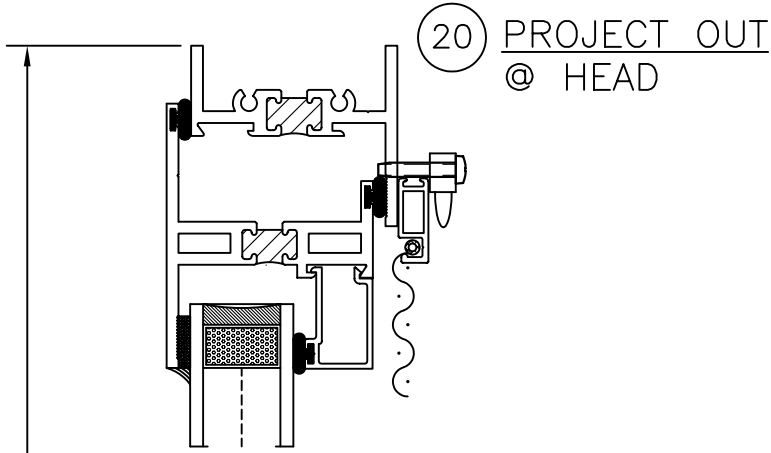

PROJECTED WINDOW 9600 VIEW KEY

10 PROJECT OUT @ SILL

UNIT DIMENSION HEIGHT

PROJECT OUT AT SILL

SIZE	FSCM NO.		REV
SCALE	1/2		SHEET A-6-A

DRAWING FOR FAMILIARIZATION ONLY, ACTUAL DETAIL MAY VARY