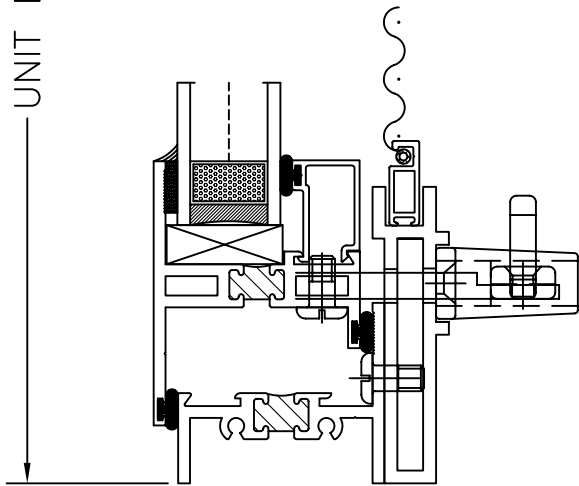

PROJECTED WINDOW 9600 VIEW KEY

10 PROJECT OUT @ SILL

UNIT DIMENSION HEIGHT

PROJECT OUT AT SILL

SIZE	FSCM NO.		REV
SCALE	1/2		SHEET A-6-A

DRAWING FOR FAMILIARIZATION ONLY, ACTUAL DETAIL MAY VARY