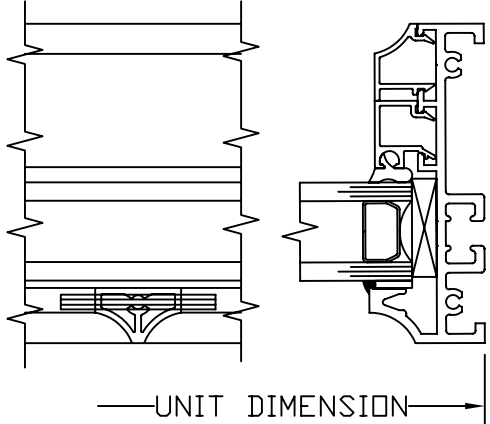

STEEL REPLICA SERIES
800 VIEW KEY

1 SRW SERIES 8000
@ HEAD

FIXED W/ SIMULATED CENTER VENT
SHEET G-6

3 SRW SERIES 8000
@ JAMB

5 SRW SERIES 8000
@ JAMB

4 SRW SERIES 8000
@ SILL

8000 STEEL REPLICA FIXED W/ SIMULATED CENTER VENT		
DATE 06-25-07	DWG NO. G-6	REV A
SCALE 1/2	STATUS FINAL	

DRAWING FOR FAMILIARIZATION ONLY, ACTUAL DETAIL MAY VARY