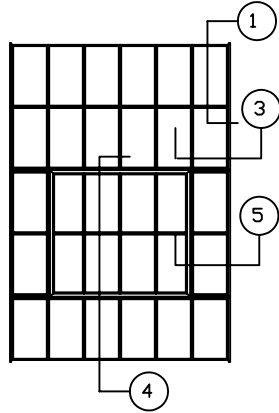

STEEL REPLICA SERIES
800 VIEW KEY

1 SRW SERIES 8000
@ HEAD

FIXED W/ SIMULATED CENTER VENT
SHEET G-6

3 SRW SERIES 8000
@ JAMB

5 SRW SERIES 8000
@ JAMB

4 SRW SERIES 8000
@ SILL

8000 STEEL REPLICA FIXED W/ SIMULATED CENTER VENT		
DATE 06-25-07	DWG NO. G-6	REV A
SCALE 1/2	STATUS FINAL	

DRAWING FOR FAMILIARIZATION ONLY, ACTUAL DETAIL MAY VARY