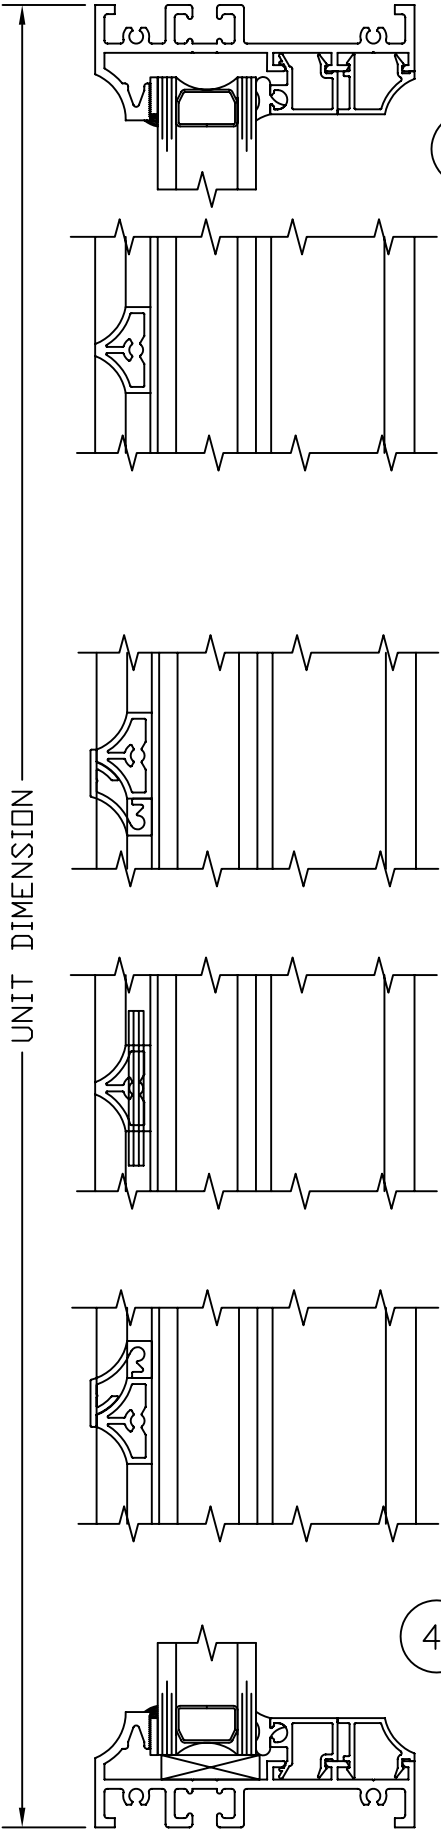

STEEL REPLICA SERIES
800 VIEW KEY

1 SRW SERIES 8000
@ HEAD

FIXED W/ SIMULATED CENTER VENT
SHEET G-6

3 SRW SERIES 8000
@ JAMB

5 SRW SERIES 8000
@ JAMB

4 SRW SERIES 8000
@ SILL

8000 STEEL REPLICA FIXED W/ SIMULATED CENTER VENT		
DATE 06-25-07	DWG NO. G-6	REV A
SCALE 1/2	STATUS FINAL	

DRAWING FOR FAMILIARIZATION ONLY, ACTUAL DETAIL MAY VARY