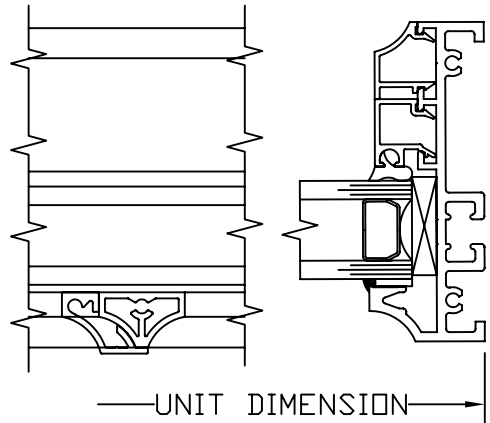

STEEL REPLICA SERIES
800 VIEW KEY

1 SRW SERIES 8000
@ HEAD

FIXED W/ SIMULATED CENTER VENT
SHEET G-6

3 SRW SERIES 8000
@ JAMB

5 SRW SERIES 8000
@ JAMB

4 SRW SERIES 8000
@ SILL

8000 STEEL REPLICA FIXED W/ SIMULATED CENTER VENT		
DATE 06-25-07	DWG NO. G-6	REV A
SCALE 1/2	STATUS FINAL	

DRAWING FOR FAMILIARIZATION ONLY, ACTUAL DETAIL MAY VARY