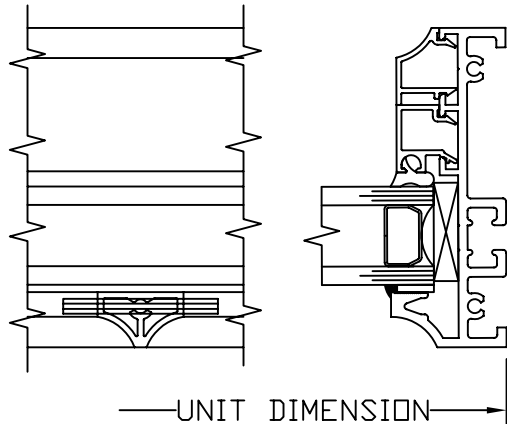

STEEL REPLICA SERIES
800 VIEW KEY

4 SRW SERIES 8000
@ HEAD

FIXED UNDER VENT @ HEAD
SHEET G-3

3 SRW SERIES 8000
@ JAMB

5 SRW SERIES 8000
@ JAMB

1 SRW SERIES 8000
@ SILL

8000 STEEL REPLICA
FIXED OVER VENT @ HEAD

DATE 06-25-07	DWG NO. G-3	REV A
SCALE 1/2	STATUS FINAL	

DRAWING FOR
FAMILIARIZATION ONLY,
ACTUAL DETAIL MAY
VARY