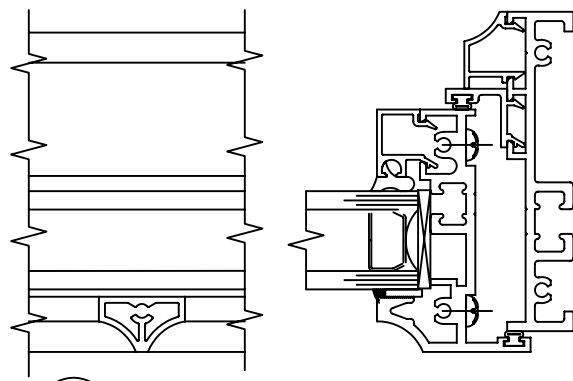

STEEL REPLICA SERIES
800 VIEW KEY

4 SRW SERIES 8000
@ HEAD

FIXED UNDER VENT @ HEAD
SHEET G-3

3 SRW SERIES 8000
@ JAMB

5 SRW SERIES 8000
@ JAMB

1 SRW SERIES 8000
@ SILL

8000 STEEL REPLICA
FIXED OVER VENT @ HEAD

DATE 06-25-07	DWG NO. G-3	REV A
SCALE 1/2	STATUS FINAL	

DRAWING FOR
FAMILIARIZATION ONLY,
ACTUAL DETAIL MAY
VARY