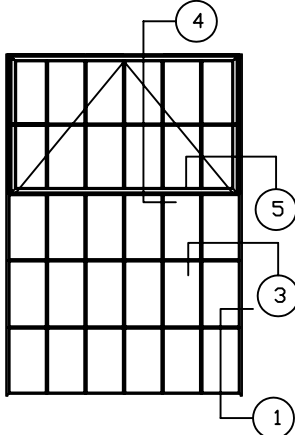

STEEL REPLICA SERIES
800 VIEW KEY

4 SRW SERIES 8000
@ HEAD

FIXED UNDER VENT @ HEAD
SHEET G-3

3 SRW SERIES 8000
@ JAMB

5 SRW SERIES 8000
@ JAMB

1 SRW SERIES 8000
@ SILL

8000 STEEL REPLICA
FIXED OVER VENT @ HEAD

DATE 06-25-07	DWG NO. G-3	REV A
SCALE 1/2	STATUS FINAL	

DRAWING FOR
FAMILIARIZATION ONLY,
ACTUAL DETAIL MAY
VARY