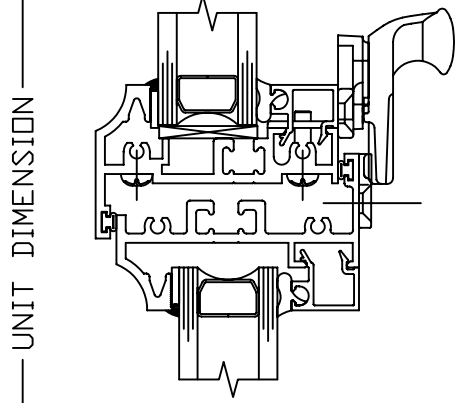

STEEL REPLICA SERIES
800 VIEW KEY

4 SRW SERIES 8000
@ HEAD

FIXED UNDER VENT @ HEAD
SHEET G-3

3 SRW SERIES 8000
@ JAMB

5 SRW SERIES 8000
@ JAMB

1 SRW SERIES 8000
@ SILL

8000 STEEL REPLICA
FIXED OVER VENT @ HEAD

DATE 06-25-07	DWG NO. G-3	REV A
SCALE 1/2	STATUS FINAL	

DRAWING FOR
FAMILIARIZATION ONLY,
ACTUAL DETAIL MAY
VARY