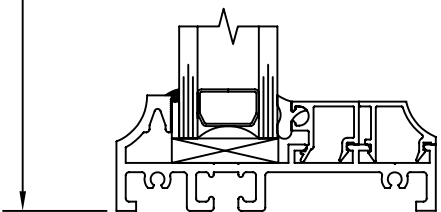

STEEL REPLICA SERIES
800 VIEW KEY

4 SRW SERIES 8000
@ HEAD

FIXED UNDER VENT @ HEAD
SHEET G-3

3 SRW SERIES 8000
@ JAMB

5 SRW SERIES 8000
@ JAMB

1 SRW SERIES 8000
@ SILL

8000 STEEL REPLICA
FIXED OVER VENT @ HEAD

DATE 06-25-07	DWG NO. G-3	REV A
SCALE 1/2	STATUS FINAL	

DRAWING FOR
FAMILIARIZATION ONLY,
ACTUAL DETAIL MAY
VARY