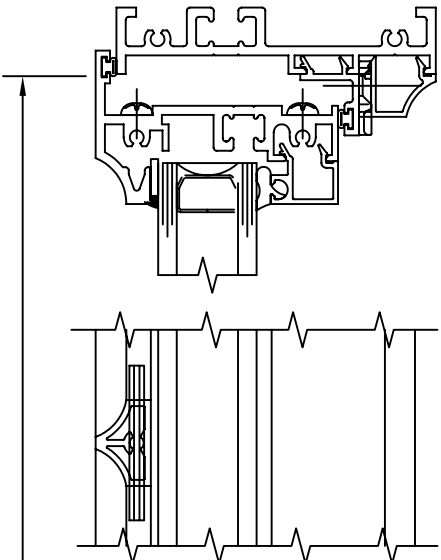

STEEL REPLICA SERIES
800 VIEW KEY

4 SRW SERIES 8000
@ HEAD

FIXED UNDER VENT @ HEAD
SHEET G-3

3 SRW SERIES 8000
@ JAMB

5 SRW SERIES 8000
@ JAMB

1 SRW SERIES 8000
@ SILL

8000 STEEL REPLICA
FIXED OVER VENT @ HEAD

DATE 06-25-07	DWG NO. G-3	REV A
SCALE 1/2	STATUS FINAL	

DRAWING FOR
FAMILIARIZATION ONLY,
ACTUAL DETAIL MAY
VARY