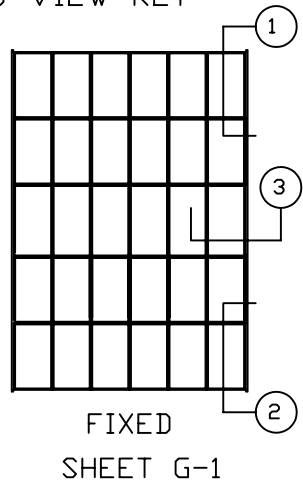

STEEL REPLICA SERIES  
800 VIEW KEY

1 SRW SERIES 8000  
@ HEAD

FIXED  
SHEET G-1

3 SRW SERIES 8000  
@ JAMB

2 SRW SERIES 8000  
@ SILL

8000 STEEL REPLICA  
FIXED

DATE 06-25-07	DWG NO. G-1	REV A
SCALE 1/2	STATUS FINAL	

DRAWING FOR  
FAMILIARIZATION ONLY,  
ACTUAL DETAIL MAY  
VARY