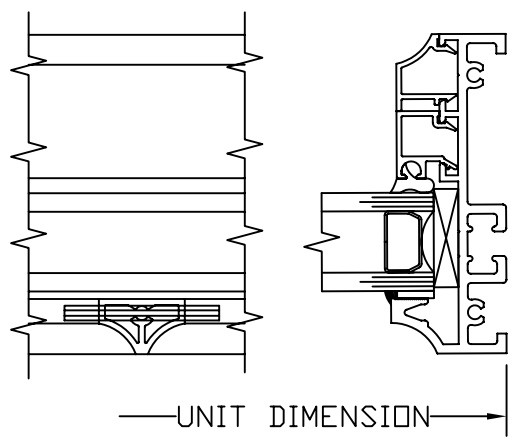

STEEL REPLICA SERIES  
800 VIEW KEY

1 SRW SERIES 8000  
@ HEAD

FIXED  
SHEET G-1

3 SRW SERIES 8000  
@ JAMB

2 SRW SERIES 8000  
@ SILL

8000 STEEL REPLICA  
FIXED

DATE 06-25-07	DWG NO. G-1	REV A
SCALE 1/2	STATUS FINAL	

DRAWING FOR  
FAMILIARIZATION ONLY,  
ACTUAL DETAIL MAY  
VARY