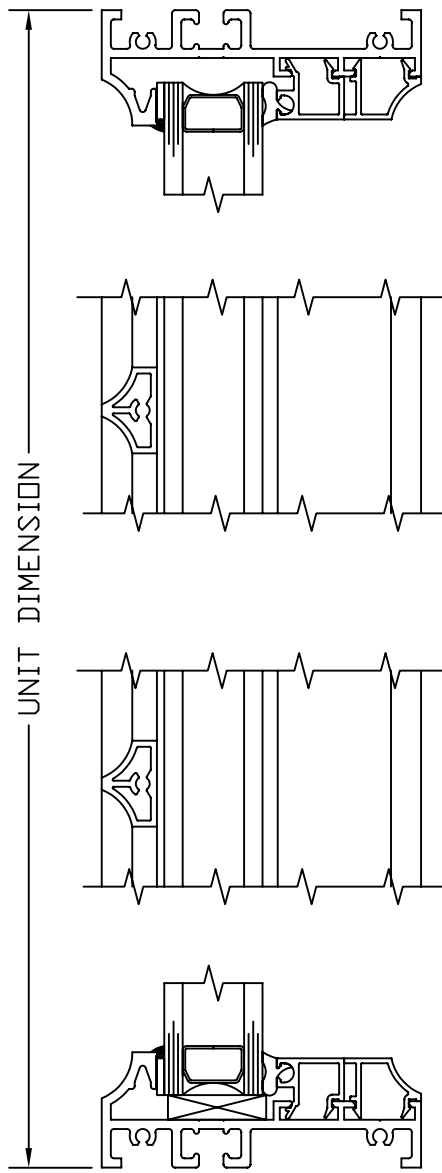

STEEL REPLICA SERIES  
800 VIEW KEY

1 SRW SERIES 8000  
@ HEAD

FIXED  
SHEET G-1

3 SRW SERIES 8000  
@ JAMB

2 SRW SERIES 8000  
@ SILL

8000 STEEL REPLICA  
FIXED

DATE 06-25-07	DWG NO. G-1	REV A
SCALE 1/2	STATUS FINAL	

DRAWING FOR  
FAMILIARIZATION ONLY,  
ACTUAL DETAIL MAY  
VARY