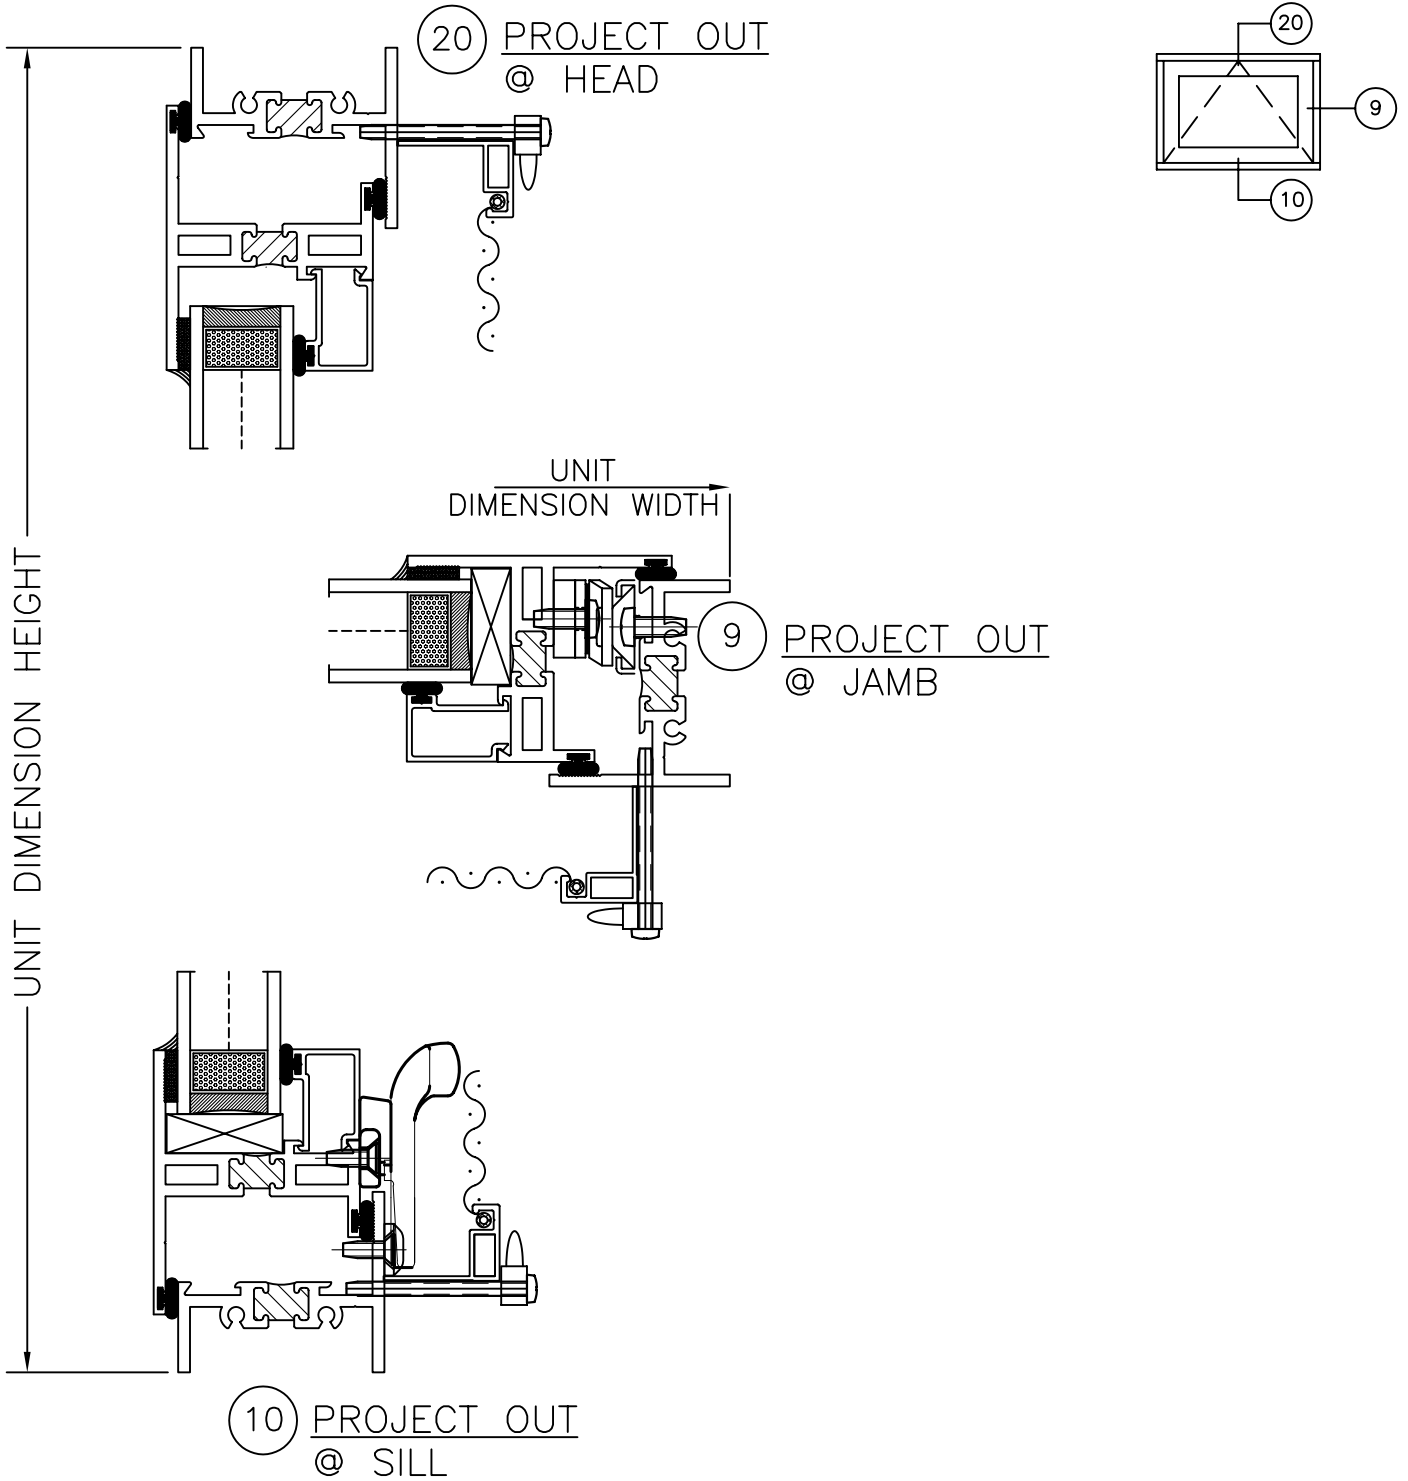

PROJECTED WINDOW 9600 VIEW KEY

PROJECT OUT AT SILL

SIZE	FSCM NO.		REV A
SCALE	1/2	SHEET	A-6

DRAWING FOR FAMILIARIZATION ONLY, ACTUAL DETAIL MAY VARY