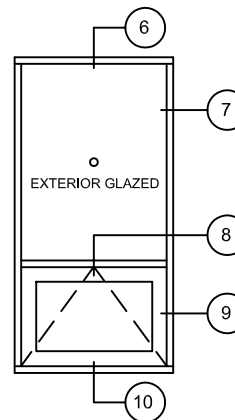

PROJECTED WINDOW 9600 VIEW KEY

6 FIXED OVER PROJECT OUT @ HEAD

8 FIXED OVER PROJECT OUT @ INTEGRAL MULLION

UNIT DIMENSION WIDTH

7 FIXED OVER PROJECT OUT @ FIXED JAMB

9 FIXED OVER PROJECT OUT @ PROJECT OUT JAMB

10 FIXED OVER PROJECT OUT @ SILL

NOTES:

- 1. SCREEN OMITTED FOR CLARITY
- 2. HARDWARE OMITTED FOR CLARITY

FIXED OVER PROJECT OUT AT SILL
W/ INTEGRAL MULLION

DRAWING FOR FAMILIARIZATION ONLY, ACTUAL DETAIL MAY VARY

SIZE	FSCM NO.		REV A
SCALE	1/2	SHEET	A-2