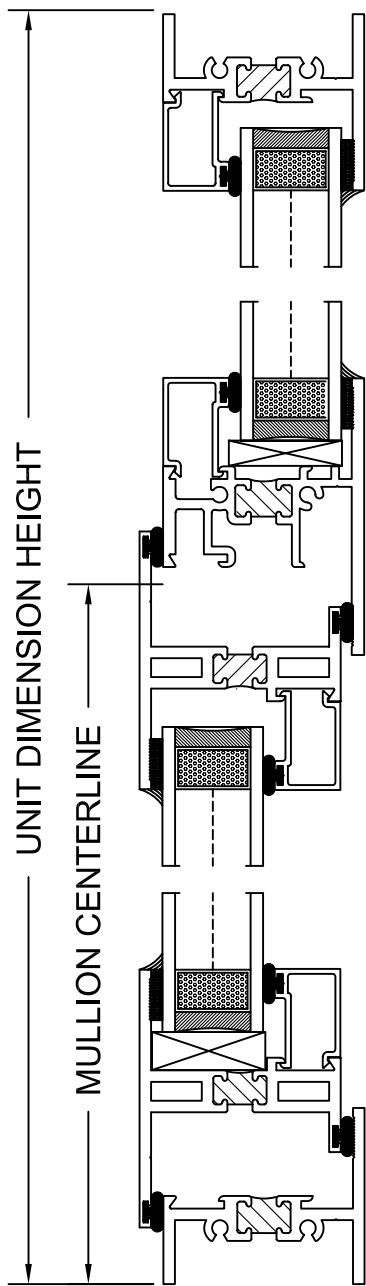

PROJECTED WINDOW 9600 VIEW KEY

6 FIXED OVER PROJECT OUT @ HEAD

8 FIXED OVER PROJECT OUT @ INTEGRAL MULLION

UNIT DIMENSION WIDTH

7 FIXED OVER PROJECT OUT @ FIXED JAMB

9 FIXED OVER PROJECT OUT @ PROJECT OUT JAMB

10 FIXED OVER PROJECT OUT @ SILL

NOTES:

- 1. SCREEN OMITTED FOR CLARITY
- 2. HARDWARE OMITTED FOR CLARITY

FIXED OVER PROJECT OUT AT SILL
W/ INTEGRAL MULLION

DRAWING FOR FAMILIARIZATION ONLY, ACTUAL DETAIL MAY VARY

SIZE	FSCM NO.		REV A
SCALE	1/2	SHEET	A-2