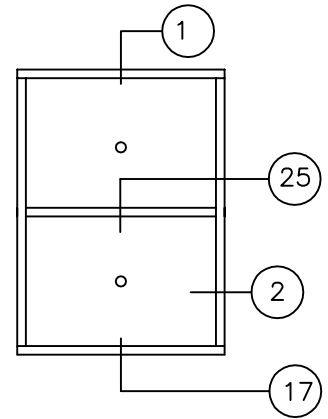

FIXED WINDOW 9200 VIEW KEY

1 FIXED OVER
FIXED @
HEAD

25 FIXED OVER FIXED
@ INTEGRAL MULLION

UNIT DIMENSION HEIGHT

MULLION CENTERLINE

UNIT DIMENSION WIDTH

2 FIXED
@ JAMB

17 FIXED
@ SILL

NOTES:

- 1. SCREEN OMITTED FOR CLARITY
- 2. HARDWARE OMITTED FOR CLARITY

FIXED OVER FIXED W/ INTEGRAL MULLION			
SIZE	FSCM NO.		REV
SCALE 1/2		SHEET	A-14

DRAWING FOR FAMILIARIZATION ONLY, ACTUAL DETAIL MAY VARY