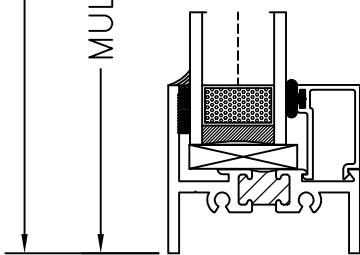

FIXED WINDOW 9200 VIEW KEY

1 FIXED OVER
FIXED @
HEAD

25 FIXED OVER FIXED
@ INTEGRAL MULLION

UNIT DIMENSION HEIGHT

MULLION CENTERLINE

UNIT DIMENSION WIDTH

2 FIXED
@ JAMB

17 FIXED
@ SILL

NOTES:

- 1. SCREEN OMITTED FOR CLARITY
- 2. HARDWARE OMITTED FOR CLARITY

FIXED OVER FIXED W/ INTEGRAL MULLION			
SIZE	FSCM NO.		REV
SCALE 1/2		SHEET	A-14

DRAWING FOR FAMILIARIZATION ONLY, ACTUAL DETAIL MAY VARY