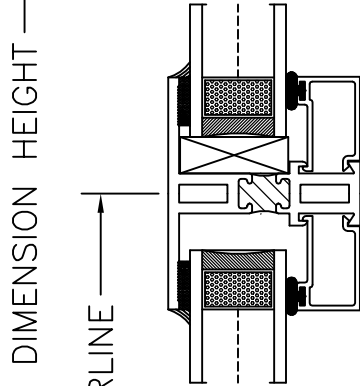

FIXED WINDOW 9200 VIEW KEY

1 FIXED OVER
FIXED @
HEAD

25 FIXED OVER FIXED
@ INTEGRAL MULLION

UNIT DIMENSION HEIGHT

MULLION CENTERLINE

UNIT DIMENSION WIDTH

2 FIXED
@ JAMB

17 FIXED
@ SILL

NOTES:

- 1. SCREEN OMITTED FOR CLARITY
- 2. HARDWARE OMITTED FOR CLARITY

FIXED OVER FIXED W/ INTEGRAL MULLION			
SIZE	FSCM NO.		REV
SCALE 1/2		SHEET	A-14

DRAWING FOR FAMILIARIZATION ONLY, ACTUAL DETAIL MAY VARY