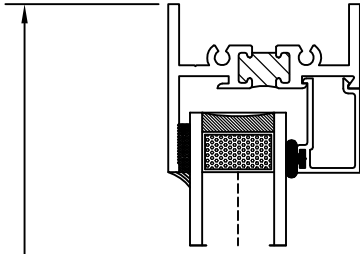

FIXED WINDOW 9200 VIEW KEY

1 FIXED OVER
FIXED @
HEAD

25 FIXED OVER FIXED
@ INTEGRAL MULLION

UNIT DIMENSION HEIGHT

MULLION CENTERLINE

UNIT DIMENSION WIDTH

2 FIXED
@ JAMB

17 FIXED
@ SILL

NOTES:

- 1. SCREEN OMITTED FOR CLARITY
- 2. HARDWARE OMITTED FOR CLARITY

FIXED OVER FIXED W/ INTEGRAL MULLION			
SIZE	FSCM NO.		REV
SCALE 1/2		SHEET	A-14

DRAWING FOR FAMILIARIZATION ONLY, ACTUAL DETAIL MAY VARY