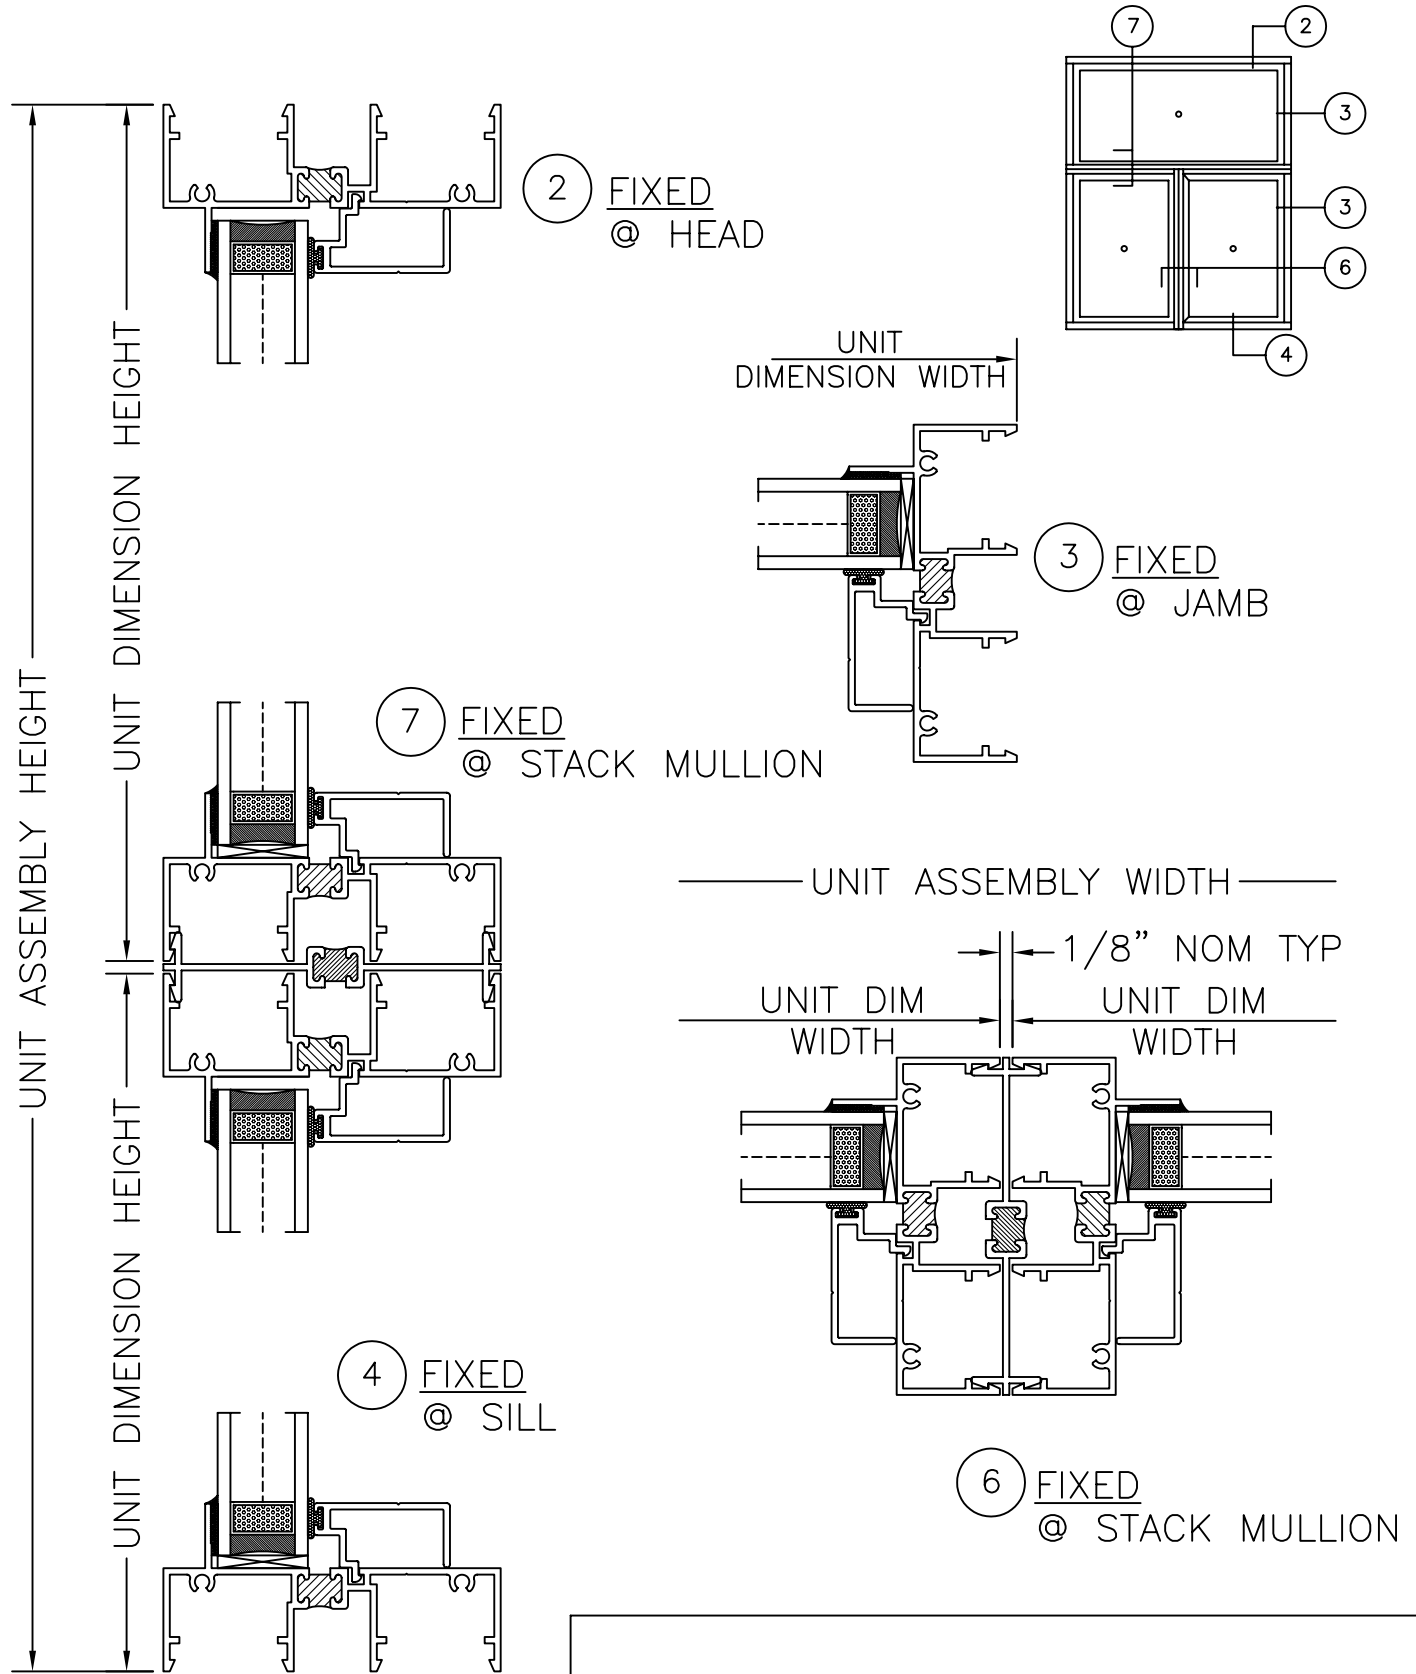

PICTURE WINDOW 8200 VIEW KEY

3 1/4" FIXED OVER MULTI LIGHT PICTURE AT STACK MULLION			
SIZE	FSCM NO.		REV A
SCALE	1/2	SHEET	D-3

DRAWING FOR FAMILIARIZATION ONLY, ACTUAL DETAIL MAY VARY