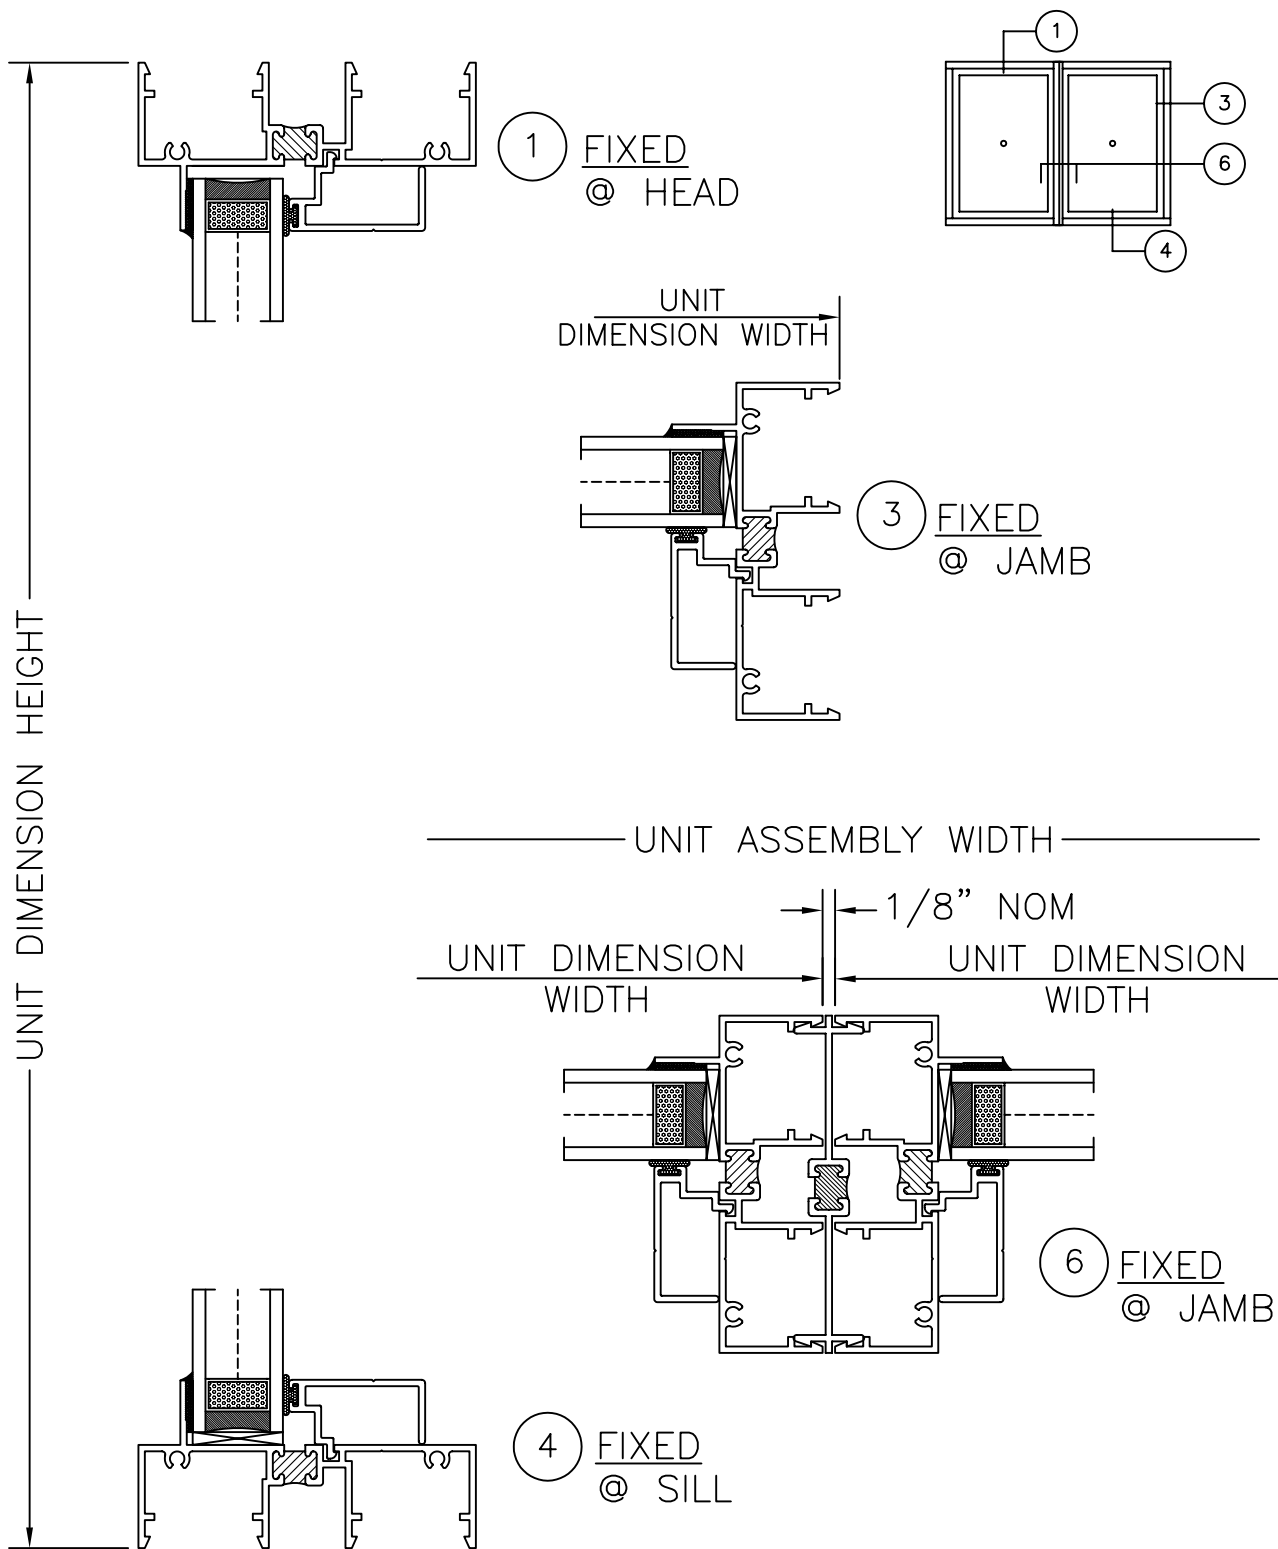

PICTURE WINDOW 8200 VIEW KEY

3 1/4" PICTURE AT MULTI LIGHT

DRAWING FOR FAMILIARIZATION ONLY, ACTUAL DETAIL MAY VARY

SIZE	FSCM NO.		REV A
SCALE	1/2	SHEET	D-2