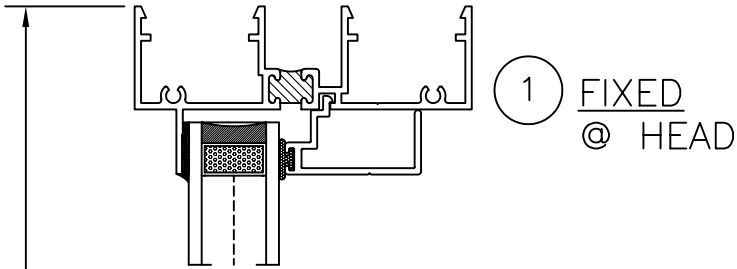

PICTURE WINDOW SERIES 8200 VIEW KEY

1 FIXED
@ HEAD

3 FIXED
@ JAMB

4 FIXED
@ SILL

3 1/4" PICTURE AT SINGLE LIGHT

DRAWING FOR FAMILIARIZATION ONLY, ACTUAL DETAIL MAY VARY

3 1/4" PICTURE AT SINGLE LIGHT			
SIZE	FSCM NO.		REV A
SCALE	1/2		SHEET D-1