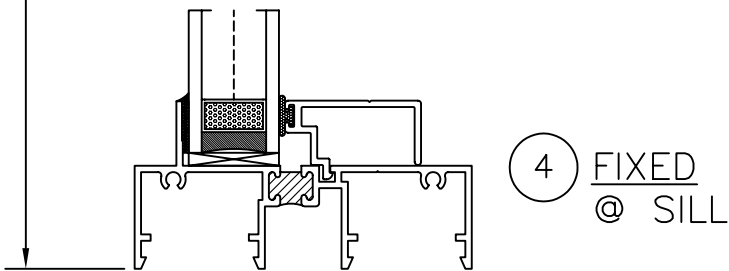

PICTURE WINDOW SERIES 8200 VIEW KEY

1 FIXED
@ HEAD

3 FIXED
@ JAMB

4 FIXED
@ SILL

3 1/4" PICTURE AT SINGLE LIGHT

DRAWING FOR FAMILIARIZATION ONLY, ACTUAL DETAIL MAY VARY

3 1/4" PICTURE AT SINGLE LIGHT			
SIZE	FSCM NO.		REV A
SCALE	1/2		SHEET D-1