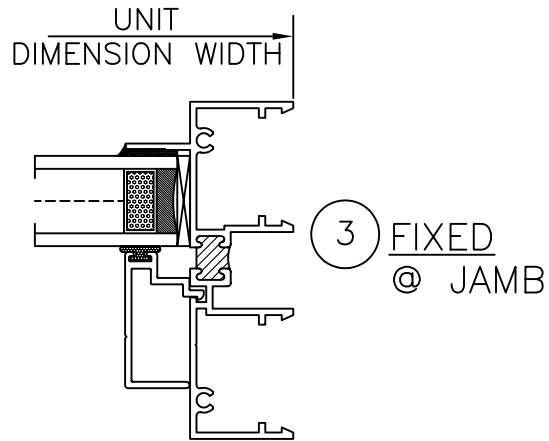

PICTURE WINDOW SERIES 8200 VIEW KEY

1 FIXED
@ HEAD

3 FIXED
@ JAMB

4 FIXED
@ SILL

3 1/4" PICTURE AT SINGLE LIGHT

DRAWING FOR FAMILIARIZATION ONLY, ACTUAL DETAIL MAY VARY

3 1/4" PICTURE AT SINGLE LIGHT			
SIZE	FSCM NO.		REV A
SCALE	1/2		SHEET D-1