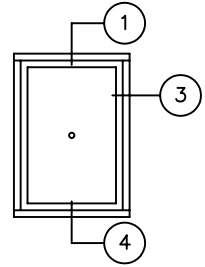

PICTURE WINDOW SERIES 8200 VIEW KEY

1 FIXED
@ HEAD

3 FIXED
@ JAMB

4 FIXED
@ SILL

3 1/4" PICTURE AT SINGLE LIGHT

DRAWING FOR FAMILIARIZATION ONLY, ACTUAL DETAIL MAY VARY

3 1/4" PICTURE AT SINGLE LIGHT			
SIZE	FSCM NO.		REV A
SCALE	1/2		SHEET D-1