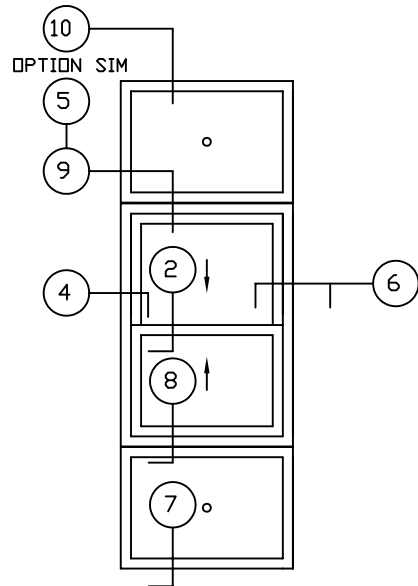

10 FIXED OVER DH SERIES 8000
@ FIXED HEAD

9 FIXED OVER DH SERIES 8000
@ DH HEAD

2 DH SERIES 8000
@ MEETING RAIL

8 DH OVER FIXED SERIES 8000
@ DH SILL

7 DH OVER FIXED SERIES 8000
@ FIXED SILL

DH SERIES 8000 VIEW KEY

4 DH SERIES 8000
@ JAMB

DRAWING FOR FAMILIARIZATION ONLY, ACTUAL DETAIL MAY VARY

- NOTES:
 1. SCREEN OMITTED FOR CLARITY
 2. HARDWARE OMITTED FOR CLARITY

DOUBLE HUNG TO FIXED AT HORIZONTAL STACK MULL		
DATE 01-08-07	DWG NO. E-4	REV A
SCALE 1/2	STATUS FINAL	