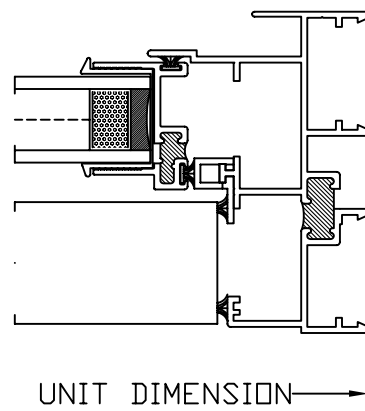

10 FIXED OVER DH SERIES 8000
@ FIXED HEAD

9 FIXED OVER DH SERIES 8000
@ DH HEAD

2 DH SERIES 8000
@ MEETING RAIL

8 DH OVER FIXED SERIES 8000
@ DH SILL

7 DH OVER FIXED SERIES 8000
@ FIXED SILL

DH SERIES 8000 VIEW KEY

4 DH SERIES 8000
@ JAMB

DRAWING FOR FAMILIARIZATION ONLY, ACTUAL DETAIL MAY VARY

- NOTES:
 1. SCREEN OMITTED FOR CLARITY
 2. HARDWARE OMITTED FOR CLARITY

DOUBLE HUNG TO FIXED AT HORIZONTAL STACK MULL		
DATE 01-08-07	DWG NO. E-4	REV A
SCALE 1/2	STATUS FINAL	